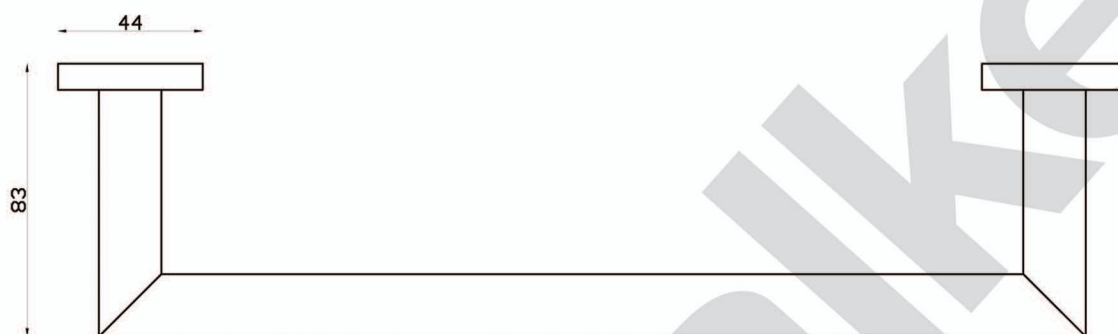

# ICON + LEVER

A68.55.3 Single Towel Rail

aw™

astrawalker™