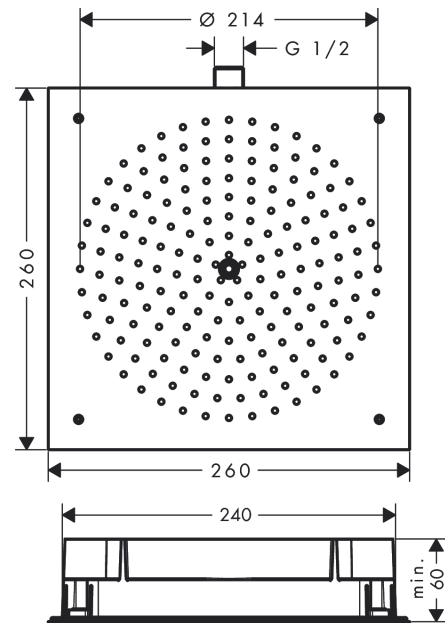

Raindance

Overhead shower 260/260 1jet EcoSmart 9 l/min

Surfaces: **Chrome** Article Number: **26481000**

Description

product features

- shower head size: 260 x 260 mm
- spray type: RainAir (rain spray enriched with air)
- maximum flow rate at 3 bar: 9 l/min
- flow rate RainAir spray (at 3 bar): 8 l/min
- Minimum flow pressure: 2 bar
- material spray disc: metal
- spray disc removable for cleaning
- installation: flush with the ceiling
- scope of supply: overhead shower, mounting material, assembly instruction
- not included: basic set

Technology

Certificates

Product image

Scale drawing

Flowchart

The consumption was measured in combination with the appropriate fittings (thermostat/mixer/in-wall valve) to reflect actual application in practice.