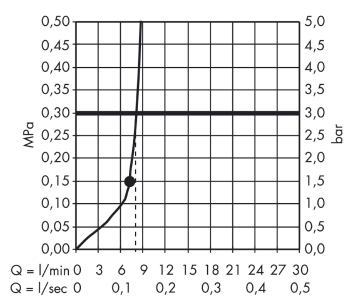

Raindance

Overhead shower 260/260 1jet EcoSmart 9 l/min

Surfaces: **Chrome** Article Number: **26481000**

Description

product features

- shower head size: 260 x 260 mm
- spray type: RainAir (rain spray enriched with air)
- maximum flow rate at 3 bar: 9 l/min
- flow rate RainAir spray (at 3 bar): 8 l/min
- Minimum flow pressure: 2 bar
- material spray disc: metal
- spray disc removable for cleaning
- installation: flush with the ceiling
- scope of supply: overhead shower, mounting material, assembly instruction
- not included: basic set

Technology

Certificates

Product image

Scale drawing

Flowchart

The consumption was measured in combination with the appropriate fittings (thermostat/mixer/in-wall valve) to reflect actual application in practice.