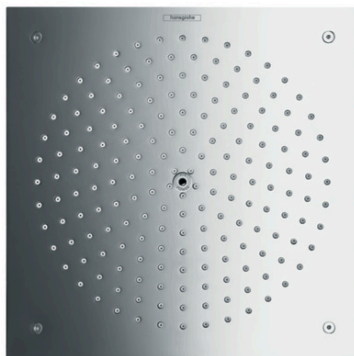

Raindance

Overhead shower 260/260 1jet EcoSmart 9 l/min

Surfaces: **Chrome** Article Number: **26481000**

Description

product features

- shower head size: 260 x 260 mm
- spray type: RainAir (rain spray enriched with air)
- maximum flow rate at 3 bar: 9 l/min
- flow rate RainAir spray (at 3 bar): 8 l/min
- Minimum flow pressure: 2 bar
- material spray disc: metal
- spray disc removable for cleaning
- installation: flush with the ceiling
- scope of supply: overhead shower, mounting material, assembly instruction
- not included: basic set

Technology

Certificates

Product image

Scale drawing

Flowchart

The consumption was measured in combination with the appropriate fittings (thermostat/mixer/in-wall valve) to reflect actual application in practice.